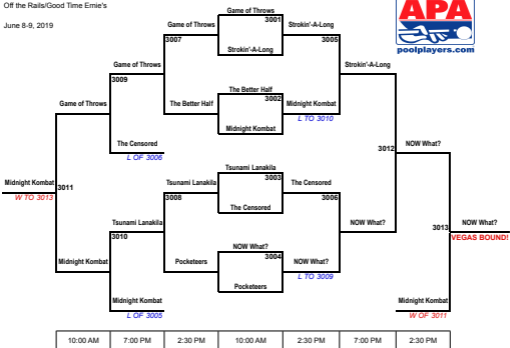

Off the Rails/Good Time Ernie's

June 8-9, 2019

2019 GSAPA 8-Ball WPQ

Off the Rails/Good Time Ernie's

June 8-9, 2019

Clubhouse/Good Time Ernie's

June 8-9, 2019

2019 GSAPA 8-Ball WPQ

R1	M5,9,10,12	10:00 AM SAT CH
R2	M11,19,23	2:30 PM SAT CH
R3	M21,22,24	7:00 PM SAT CH
R4	M25,26	10:00 AM SUN GTE
R5	M27	2:30 PM SUN GTE
BYE	M1,2,3,4,6,7,8,13,14,15,16,17,18,20	