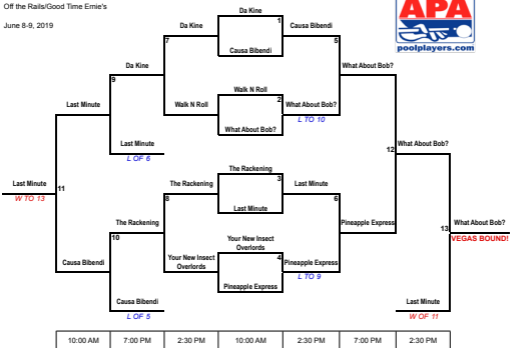

Off the Rails/Good Time Ernie's

June 8-9, 2019

2019 GSAPA 8-Ball WPQ

Off the Rails/Good Time Ernie's

June 8-9, 2019

Clubhouse/Good Time Ernie's

June 8-9, 2019

2019 GSAPA 8-Ball WPQ