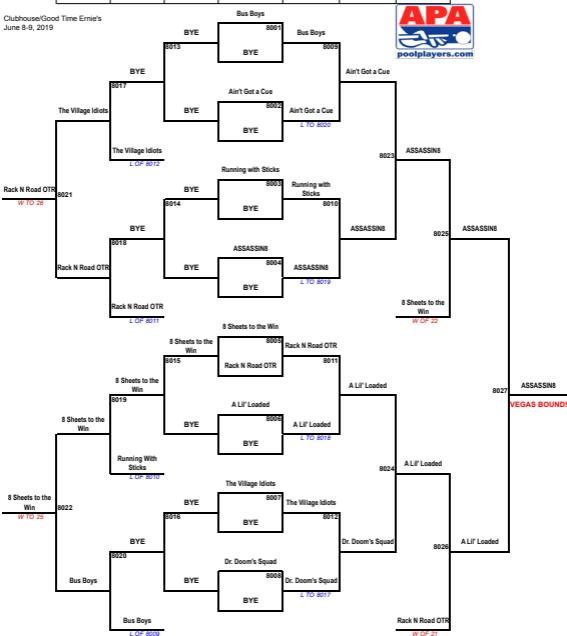

Off the Rails/Good Time Ernie's

June 8-9, 2019

2019 GSAPA 8-Ball WPQ

Off the Rails/Good Time Ernie's

June 8-9, 2019

Clubhouse/Good Time Ernie's

June 8-9, 2019

2019 GSAPA 8-Ball WPQ

R1	M5,9,10,12	10:00 AM SAT CH
R2	M11,19,23	2:30 PM SAT CH
R3	M21,22,24	7:00 PM SAT CH
R4	M25,26	10:00 AM SUN GTE
R5	M27	2:30 PM SUN GTE
BYE	M1,2,3,4,6,7,8,13,14,15,16,17,18,20	